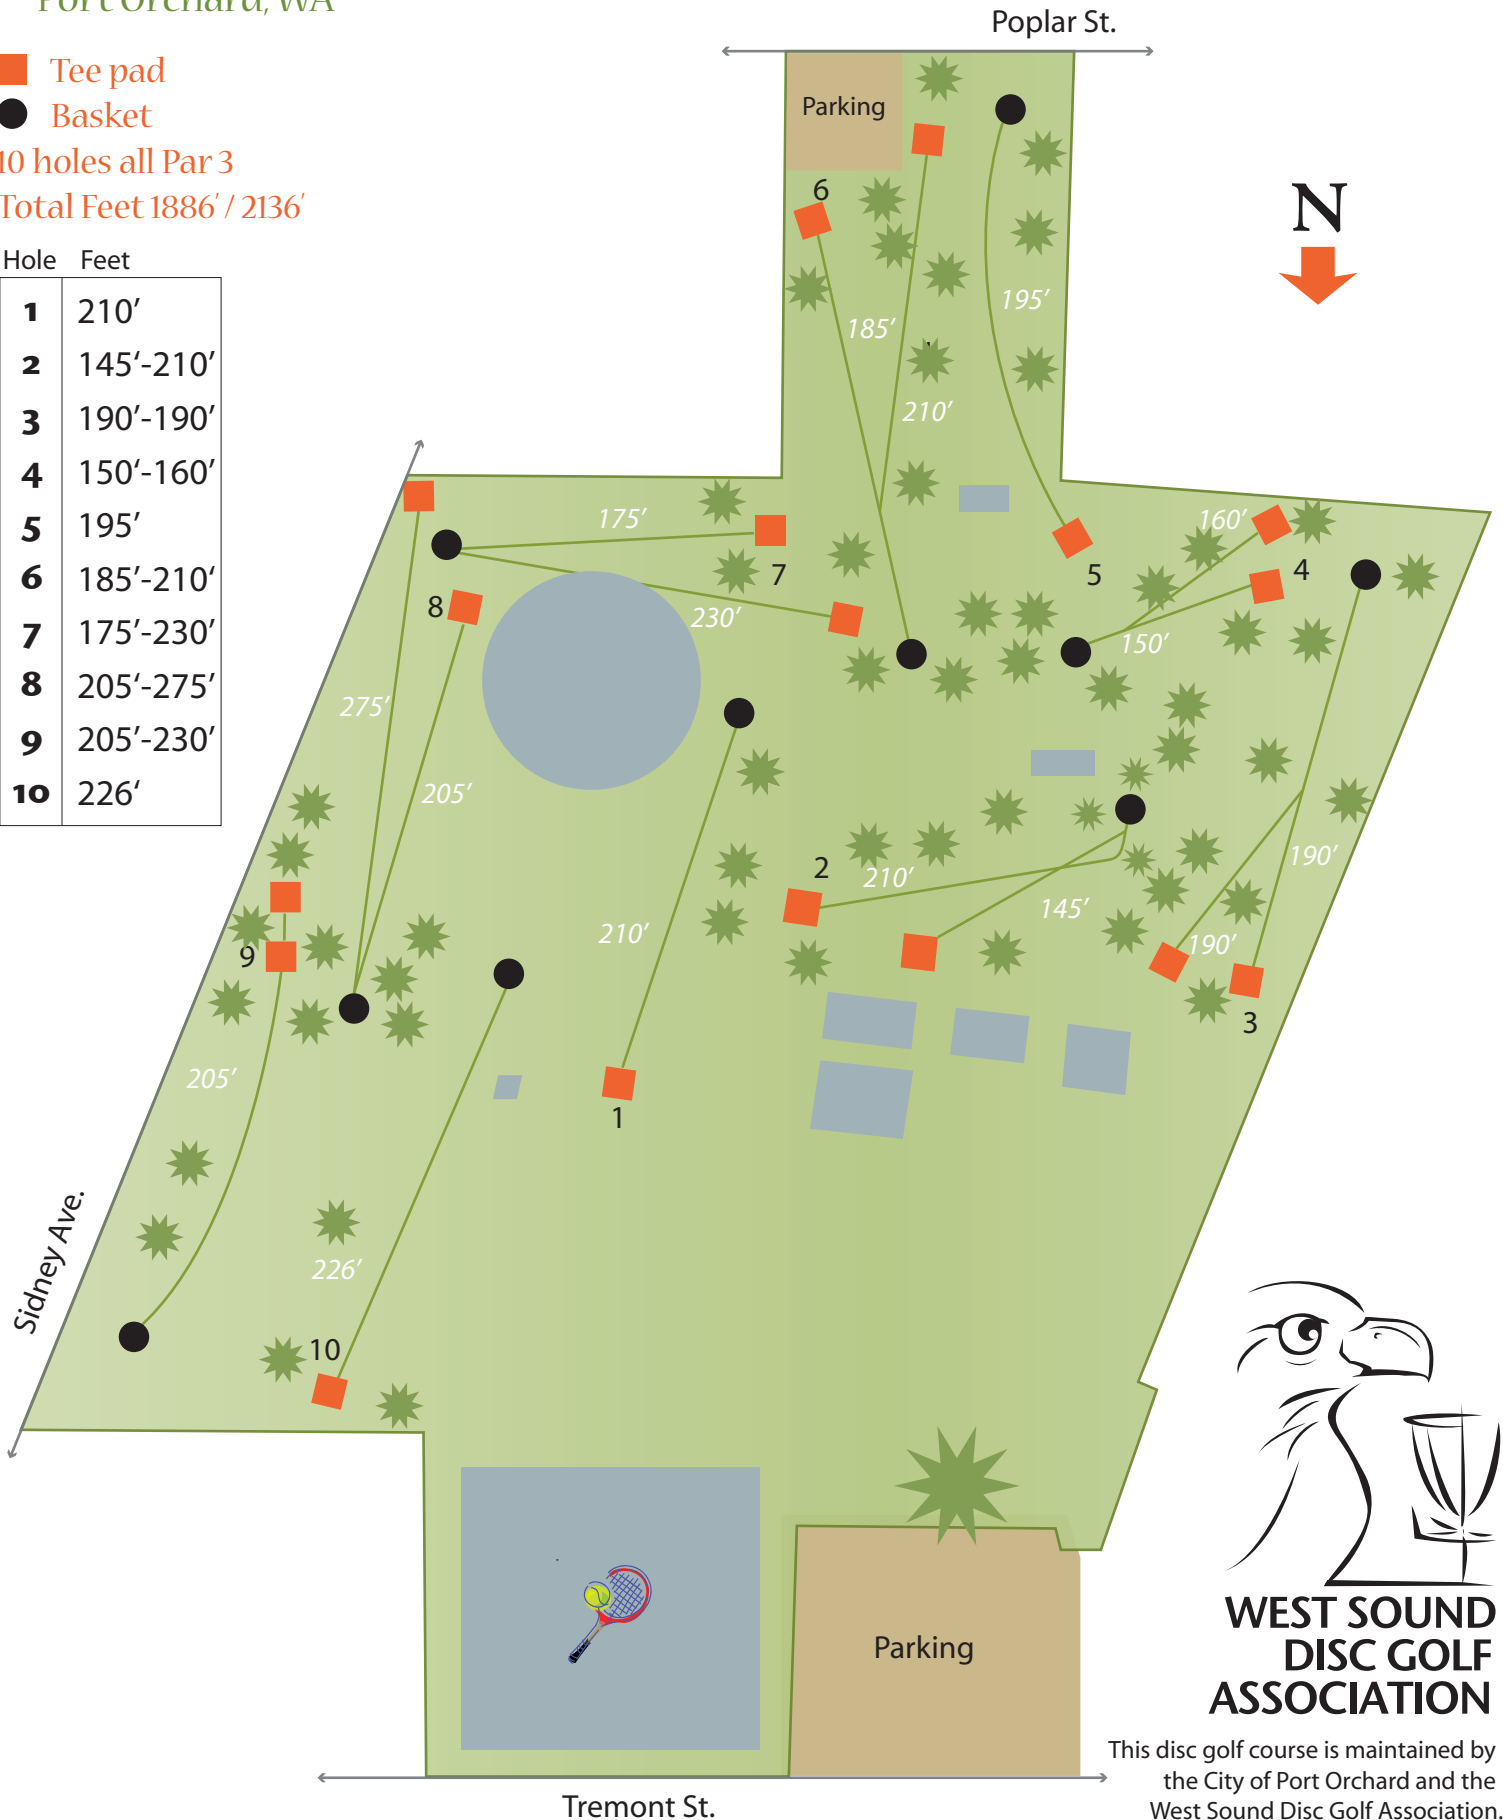

Van Zee Park Disc Golf Course

Port Orchard, WA

■ Tee pad

● Basket

10 holes all Par 3

Total Feet 1886' / 2136'

Hole	Feet
1	210'
2	145'-210'
3	190'-190'
4	150'-160'
5	195'
6	185'-210'
7	175'-230'
8	205'-275'
9	205'-230'
10	226'

**WEST SOUND
DISC GOLF
ASSOCIATION**

This disc golf course is maintained by the City of Port Orchard and the West Sound Disc Golf Association.